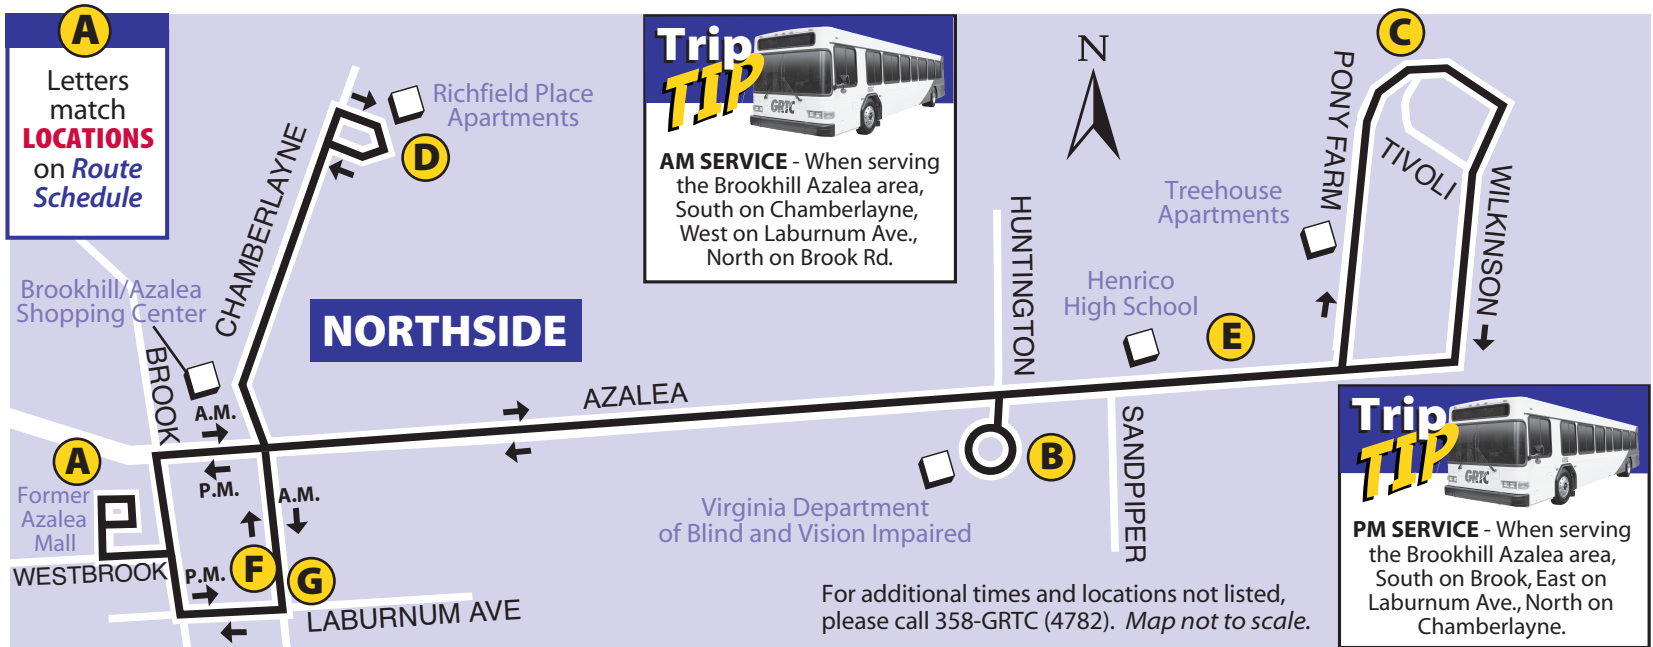

# 93 Azalea Connector

Former Azalea Mall, Brook Rd, Laburnum Ave., Chamberlayne Ave., Azalea Ave., Pony Farm Dr., Wilkinson Rd.

## 93 Azalea Connector *Route Schedule*

AZALEA MALL to TREE HOUSE					TREE HOUSE to AZALEA MALL														
Azalea Mall (A)	Virginia Dept. of Blind & Vision Impaired (B)	Richfield Place Apts. (D)	Tree House Apts. (C)		Tree House Apts. (C)	Henrico High School (E)	Richfield Place Apts. (D)	Chamberlayne & Ordway (F)	Azalea Mall (A)										
<b>NORTH BOUND</b>					<b>WEEKDAY AM</b>					<b>SOUTH BOUND</b>									
6:20	6:25	6:30	6:30		6:30	6:33	6:35	6:40	6:50										
6:50	6:55	7:00	7:00		7:00	7:03	7:05	7:10	7:20										
7:20	7:25	7:30	7:30		7:30	7:33	7:35	7:40	7:50										
7:50	7:55	8:00	8:00		8:00	8:03	8:05	8:10	8:20										
8:20	8:25	8:30	8:30		8:30	8:33	8:35	8:40	8:50										
8:50	8:55	9:00	9:00		9:00	9:03	9:05	9:10	9:20										
9:20	9:25	9:30	9:30		9:30	9:33	9:35	9:40	10:00 G										
Azalea Mall (A)	Chamberlayne & Laburnum (G)	Richfield Place Apts. (D)	Virginia Dept. of Blind & Vision Impaired (B)	Tree House Apts. (C)	Tree House Apts. (C)	Henrico High School (E)	Azalea Mall (A)												
<b>NORTH BOUND</b>					<b>WEEKDAY PM</b>					<b>SOUTH BOUND</b>									
1:25	1:35	1:45	1:50	1:55	1:55	1:58	2:10												
2:10	2:20	2:25	2:30	2:35	2:35	2:38	2:50												
2:50	3:00	3:05	3:10	3:15	3:15	3:18	3:30												
3:30	3:40	3:45	3:50	3:55	3:55	3:58	4:10												
4:10	4:20	4:25	4:30	4:35	4:35	4:38	4:50												
4:50	5:00	5:05	5:10	5:15	5:15	5:18	5:30												
5:30	5:40	5:45	5:50	5:55	5:55	5:58	6:10												
6:10	6:20	6:25	6:30	6:35	6:35	6:38	6:50 G												

**NOTES:** G Bus going to Garage